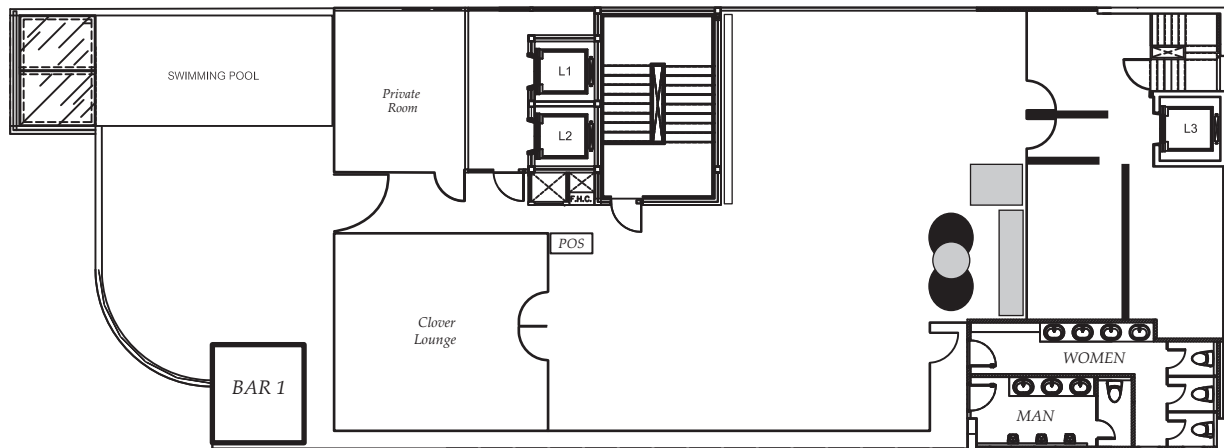

Clover Sky Bar & Restaurant Fact Sheet

Function Room	M	High (M)	Board Room	U Shape	Classroom	Theatre
Restaurant	10 x 10	3		Banquet 60 persons, Cocktail 70 persons		
Clover Lounge	5.70 x 3.80	3	12	13	20	30
Private Room	5.20 x 5	3	11	13	10	20